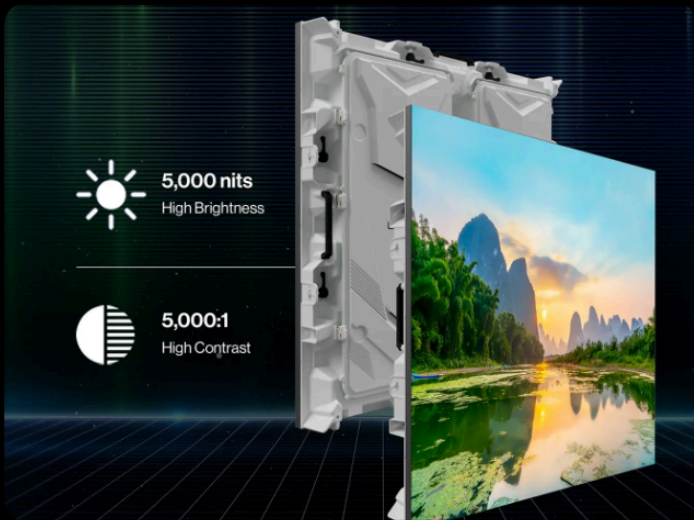

NX0 SERIES

Robust Outdoor Displays

BRILLIANT VISIBILITY WITH UNMATCHED VALUE

These displays deliver exceptional brightness that ensures clear visibility in daylight. With their outstanding performance and durability.

ENGINEERED FOR ALL-WEATHER RELIABILITY

IP65/54-rated, these LED displays are built for durability, delivering reliable performance in any weather—rain, dust, or extreme temperatures.

PERFECT FLATNESS

Crafted from high-strength die-cast aluminum, these displays ensure exceptional durability and high surface flatness.

EASY SERVICE & MAINTENANCE

Cable-free modules ensure easy and efficient maintenance. Lightweight design allows quick installation and dismantling, saving you valuable time.

SPECIFICATIONS

Model Name	NXO - 2.5	NXO - 4
Pixel Pitch (mm)	2.5 mm	4 mm
Cabinet Dimension (W x H x D) mm	640 x 960 x 125	960 x 960 x 115
Weight (kg/m ²)	30	27
Maximum Brightness (nits)	5000/6000	5000/6000
Viewing Angle	160 x 160	160 x 160
Contrast Ratio	5000 : 1	5000 : 1
Max Power (Watts/m ²)	760	687
Refresh Rate (Hz)	3840	3840
Ingress Protection	Front IP65 / Back IP54	Front IP65 / Back IP54
Cabinet Type	Die - Cast Al	Die - Cast Al
Data Processing	12-14 Bit	12-14 Bit
Service Access	Back	Front / Back

SPECIFICATIONS

Model Name	NXO - 5	NXO - 8	NXO - 10
Pixel Pitch (mm)	5 mm	8 mm	10 mm
Cabinet Dimension (W x H x D) mm	960 x 960 x 120	960 x 960 x 120	960 x 960 x 120
Weight (kg/m ²)	27	27	27
Maximum Brightness (nits)	5000/6000	5000/6000	5000/6000
Viewing Angle	160 x 160	160 x 160	160 x 160
Contrast Ratio	5000 : 1	5000 : 1	5000 : 1
Max Power (Watts/m ²)	733	650	650
Refresh Rate (Hz)	3840	3840	3840
Ingress Protection	Front IP65 / Back IP54	Front IP65 / Back IP54	Front IP65 / Back IP54
Cabinet Type	Die - Cast Al	Die - Cast Al	Die - Cast Al
Data Processing	12-14 Bit	12-14 Bit	12-14 Bit
Service Access	Front / Back	Front / Back	Front / Back